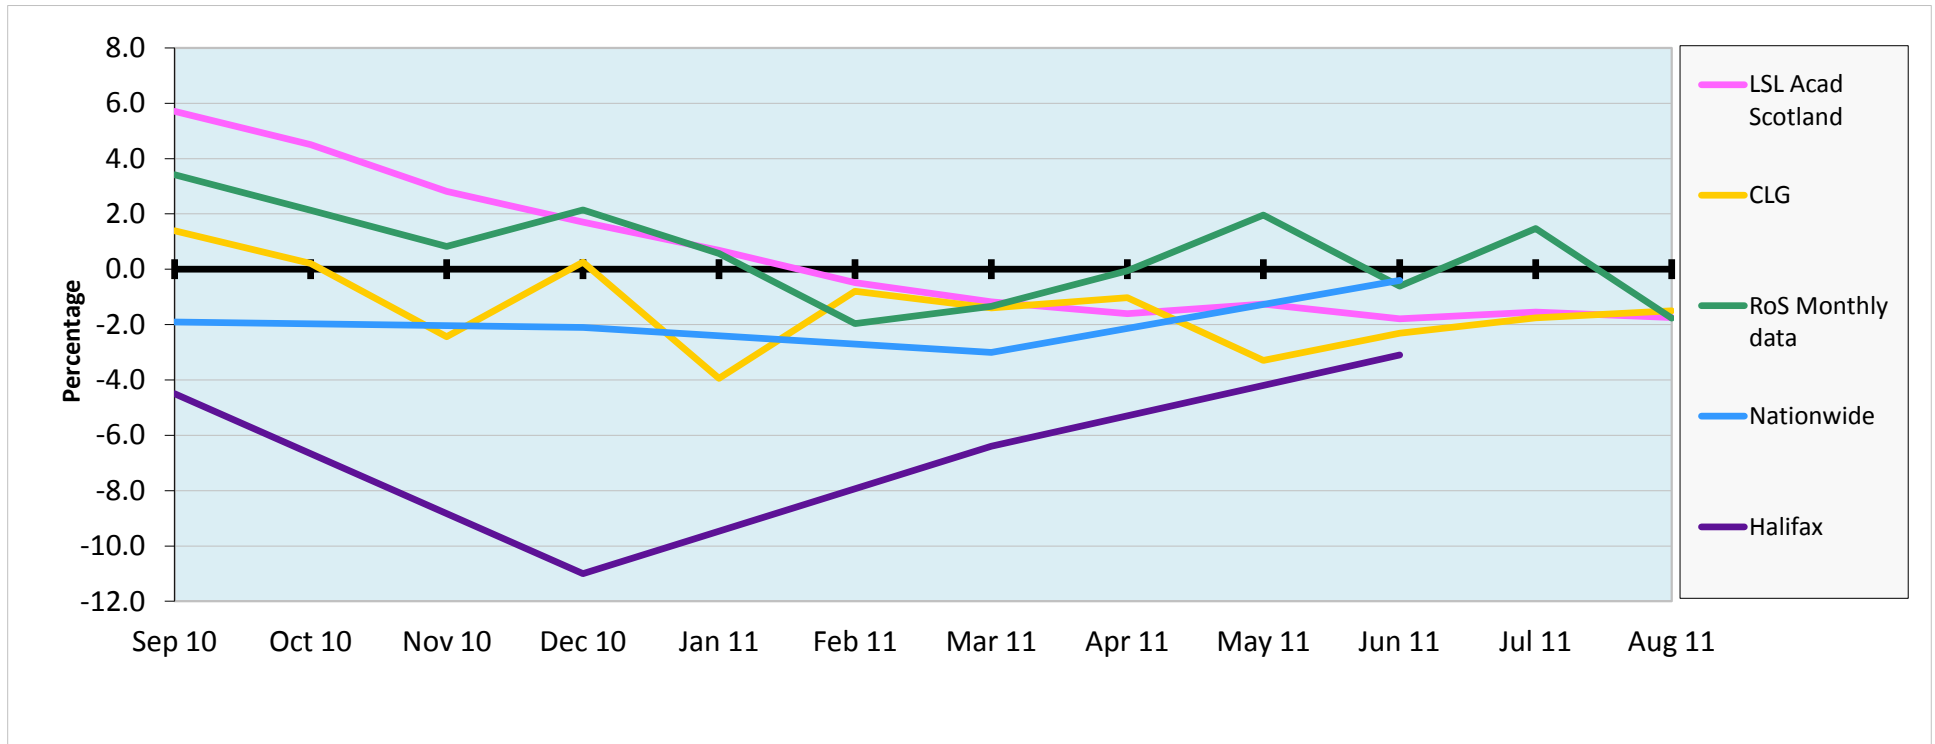

LSL Acad Scotland HPI SEPTEMBER 2011

ANNUAL CHANGE IN HOUSE PRICES - COMPARISON OF INDICES CHART